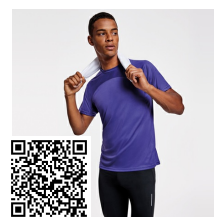

MONACO CA6401