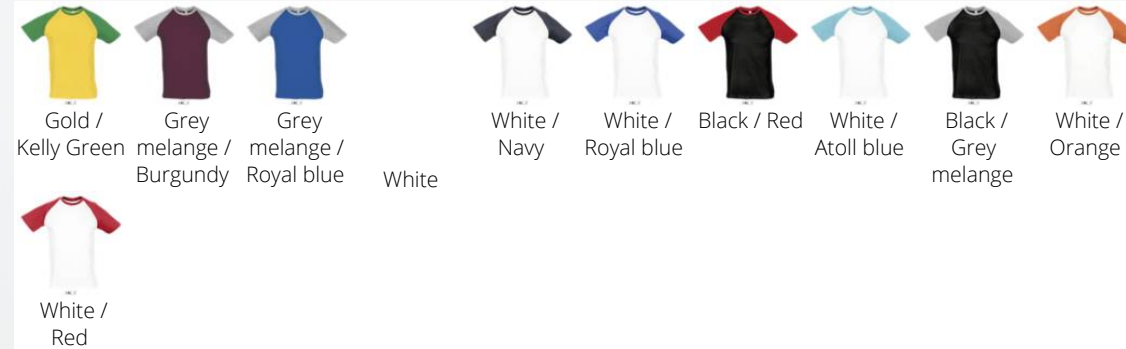

## MEN'S TWO COLOUR RAGLAN SLEEVE T-SHIRT

### Quality

150 JERSEY  
100% semi-combed Ringspun cotton  
Reinforcing tape on neck  
Elastane rib collar

### FEATURES

MILKY  
11195