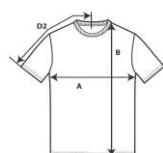

H000 NEW!

Hammer Adult T-Shirt

DETAILS

Weight 203.0 G/SqM
Content 100% Cotton
Features Classic fit
 Seamless non-topstitched 2.3 cmscollar
 Taped neck and shoulders
 Tearaway label
 2.3 cms double needle sleeve and bottom hems
 Quarter-turned to eliminate center crease

Sizes S-5XL
Case Packs S - 2XL 72 PIECES
 3XL 36 PIECES
 4XL - 5XL 12 PIECES

Colours 15
SKU's 120

SPECIFICATIONS

Inches	Tol-	Tol+	S	M	L	XL	2XL	3XL	4XL	5XL
Chest/Pecho (A)	0.750	0.750	18.000	20.000	22.000	24.000	26.000	28.000	30.000	32.000
Length from HPS (B)	0.500	0.500	28.500	29.500	30.500	31.500	32.500	33.500	34.500	35.500
Sleeve length (Center back) (D2)	0.750	0.750	15.625	17.000	18.500	20.000	21.500	22.875	24.250	25.375